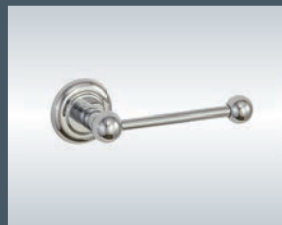

## ELEGANCE

MANUFACTURED FROM SOLID BRASS, DOMINUS BATHROOM ACCESSORIES REFLECT A TIMELESS BEAUTY IN THEIR DESIGN. A PROUDLY SOUTH AFRICAN PREMIUM BRAND OF ACCESSORIES THAT SHOWCASES SECURE FIXING SYSTEMS AND EXCEPTIONAL QUALITY AND STYLE.

TOILET PAPER HOLDER  
68 x 156mm

13-ELG-TPH0-CHR

TOWEL RING  
68 x 170mm

13-ELG-TR00-CHR

ALT TOWEL RING  
68 x 170mm

13-ELG-TPH2-CHR

VANITY SOAP DISH  
137 x 160 x 40mm

13-ELG-SDV0-CHR