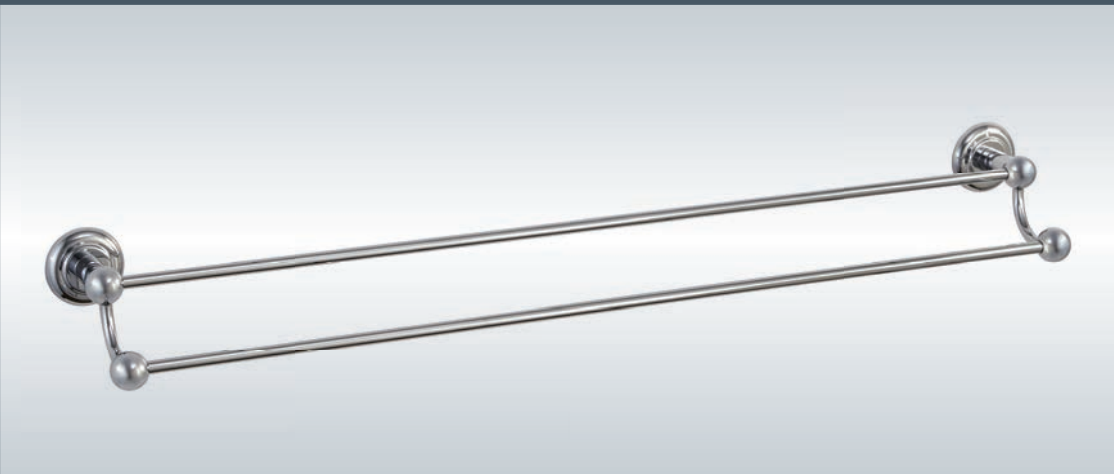

# DOMINUS

BATHROOM ACCESSORIES

## ELEGANCE

MANUFACTURED FROM SOLID BRASS, DOMINUS BATHROOM ACCESSORIES REFLECT A TIMELESS BEAUTY IN THEIR DESIGN. A PROUDLY SOUTH AFRICAN PREMIUM BRAND OF ACCESSORIES THAT SHOWCASES SECURE FIXING SYSTEMS AND EXCEPTIONAL QUALITY AND STYLE.

SOAP RACK  
Small

13-ELG-SD15-CHR

SOAP RACK  
Large

13-ELG-SD24-CHR

SINGLE TOWEL RAIL  
750mm

13-ELG-STR7-CHR

DOUBLE TOWEL RAIL  
750mm

13-ELG-DTR7-CHR

DOUBLE ROBE HOOK  
68 x 85mm

13-ELG-RHD0-CHR

TOILET BRUSH SET  
83 x 150 x 400mm

13-ELG-TBS0-CHR

GLASS SHELF  
83 x 600mm

13-ELG-GS00-CHR

MANUFACTURED FROM BRASS  
STANDARD FINISH – CHROME PLATED  
SOAP DISHES & TUMBLERS SUPPLIED  
ALTERNATIVE FIXING SYSTEM AVAILABLE FOR SOLID WOOD, GLASS & DRY WALL  
BESPOKE SIZES & DESIGNS AVAILABLE ON REQUEST  
TOWEL RAIL SIZES ARE 600, 750 AND 900MM