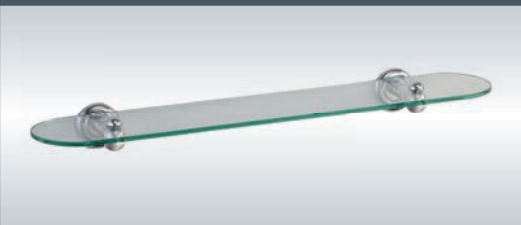

## ELEGANCE

MANUFACTURED FROM SOLID BRASS, DOMINUS BATHROOM ACCESSORIES REFLECT A TIMELESS BEAUTY IN THEIR DESIGN. A PROUDLY SOUTH AFRICAN PREMIUM BRAND OF ACCESSORIES THAT SHOWCASES SECURE FIXING SYSTEMS AND EXCEPTIONAL QUALITY AND STYLE.