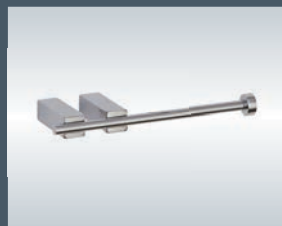

D
DOMINUS
 BATHROOM ACCESSORIES

ICON

TOILET PAPER HOLDER
70 x 193mm

13-ICO-TPH0-CHR

TOWEL RING
70 x 158mm

13-ICO-TR00-CHR

SOAP RACK
Small

13-ICO-SD15-CHR

SOAP RACK
Large

13-ICO-SD34-CHR

SINGLE TOWEL RAIL
750mm

13-ICO-STR7-CHR

DOUBLE TOWEL RAIL
750mm

13-ICO-DTR7-CHR

TOOTHBRUSH TUMBLER
HOLDER 96 x 168mm

13-ICO-TTH0-CHR

SOAP DISPENSER

13-ICO-SDIS-CHR

SPARE TOILET PAPER
HOLDER 115 mm

13-ICO-SPH0-CHR

ROBE HOOK
40mm

13-ICO-RHS0-CHR

DOUBLE ROBE HOOK
47 x 77mm

13-ICO-RHD0-CHR

TOILET BRUSH SET
132 x 188mm

13-ICO-TBS0-CHR

GLASS SHELF
120 x 600mm

13-ICO-GS00-CHR

MANUFACTURED FROM SOLID BRASS, DOMINUS BATHROOM ACCESSORIES REFLECT A TIMELESS BEAUTY IN THEIR DESIGN. A PROUDLY SOUTH AFRICAN PREMIUM BRAND OF ACCESSORIES THAT SHOWCASES SECURE FIXING SYSTEMS AND EXCEPTIONAL QUALITY AND STYLE.