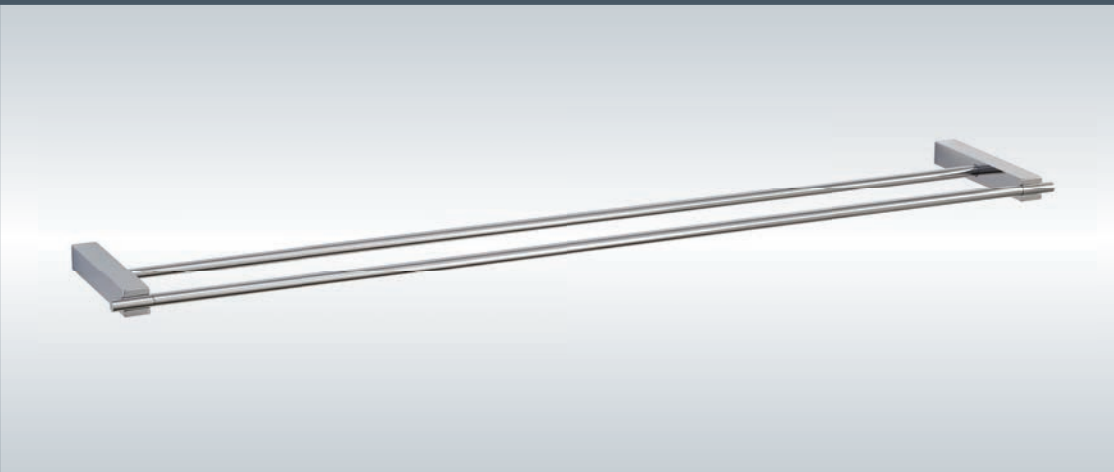

D
DOMINUS
 BATHROOM ACCESSORIES

ICON

TOILET PAPER HOLDER
70 x 193mm

13-ICO-TPH0-CHR

TOWEL RING
70 x 158mm

13-ICO-TR00-CHR

SOAP RACK
Small

13-ICO-SD15-CHR

SOAP RACK
Large

13-ICO-SD34-CHR

SINGLE TOWEL RAIL
750mm

13-ICO-STR7-CHR

DOUBLE TOWEL RAIL
750mm

13-ICO-DTR7-CHR

TOOTHBRUSH TUMBLER
HOLDER 96 x 168mm

13-ICO-TTH0-CHR

SOAP DISPENSER

13-ICO-SDIS-CHR

SPARE TOILET PAPER
HOLDER 115 mm

13-ICO-SPH0-CHR

ROBE HOOK
40mm

13-ICO-RHS0-CHR

DOUBLE ROBE HOOK
47 x 77mm

13-ICO-RHD0-CHR

TOILET BRUSH SET
132 x 188mm

13-ICO-TBS0-CHR

GLASS SHELF
120 x 600mm

13-ICO-GS00-CHR

MANUFACTURED FROM SOLID BRASS, DOMINUS BATHROOM ACCESSORIES REFLECT A TIMELESS BEAUTY IN THEIR DESIGN. A PROUDLY SOUTH AFRICAN PREMIUM BRAND OF ACCESSORIES THAT SHOWCASES SECURE FIXING SYSTEMS AND EXCEPTIONAL QUALITY AND STYLE.