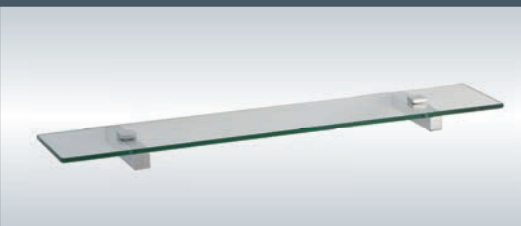

D
DOMINUS
 BATHROOM ACCESSORIES

ICON

TOILET PAPER HOLDER
70 x 193mm

13-ICO-TPH0-CHR

TOWEL RING
70 x 158mm

13-ICO-TR00-CHR

SOAP RACK
Small

13-ICO-SD15-CHR

SOAP RACK
Large

13-ICO-SD34-CHR

SINGLE TOWEL RAIL
750mm

13-ICO-STR7-CHR

DOUBLE TOWEL RAIL
750mm

13-ICO-DTR7-CHR

TOOTHBRUSH TUMBLER
HOLDER 96 x 168mm

13-ICO-TTH0-CHR

SOAP DISPENSER

13-ICO-SDIS-CHR

SPARE TOILET PAPER
HOLDER 115 mm

13-ICO-SPH0-CHR

ROBE HOOK
40mm

13-ICO-RHS0-CHR

DOUBLE ROBE HOOK
47 x 77mm

13-ICO-RHD0-CHR

TOILET BRUSH SET
132 x 188mm

13-ICO-TBS0-CHR

GLASS SHELF
120 x 600mm

13-ICO-GS00-CHR

MANUFACTURED FROM SOLID BRASS, DOMINUS BATHROOM ACCESSORIES REFLECT A TIMELESS BEAUTY IN THEIR DESIGN. A PROUDLY SOUTH AFRICAN PREMIUM BRAND OF ACCESSORIES THAT SHOWCASES SECURE FIXING SYSTEMS AND EXCEPTIONAL QUALITY AND STYLE.