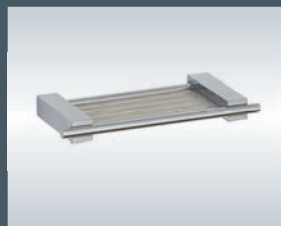

D
DOMINUS
 BATHROOM ACCESSORIES

ICON

TOILET PAPER HOLDER
70 x 193mm

13-ICO-TPH0-CHR

TOWEL RING
70 x 158mm

13-ICO-TR00-CHR

SOAP RACK
Small

13-ICO-SD15-CHR

SOAP RACK
Large

13-ICO-SD34-CHR

SINGLE TOWEL RAIL
750mm

13-ICO-STR7-CHR

DOUBLE TOWEL RAIL
750mm

13-ICO-DTR7-CHR

TOOTHBRUSH TUMBLER
HOLDER 96 x 168mm

13-ICO-TTH0-CHR

SOAP DISPENSER

13-ICO-SDIS-CHR

SPARE TOILET PAPER
HOLDER 115 mm

13-ICO-SPH0-CHR

ROBE HOOK
40mm

13-ICO-RHS0-CHR

DOUBLE ROBE HOOK
47 x 77mm

13-ICO-RHD0-CHR

TOILET BRUSH SET
132 x 188mm

13-ICO-TBS0-CHR

GLASS SHELF
120 x 600mm

13-ICO-GS00-CHR

MANUFACTURED FROM SOLID BRASS, DOMINUS BATHROOM ACCESSORIES REFLECT A TIMELESS BEAUTY IN THEIR DESIGN. A PROUDLY SOUTH AFRICAN PREMIUM BRAND OF ACCESSORIES THAT SHOWCASES SECURE FIXING SYSTEMS AND EXCEPTIONAL QUALITY AND STYLE.