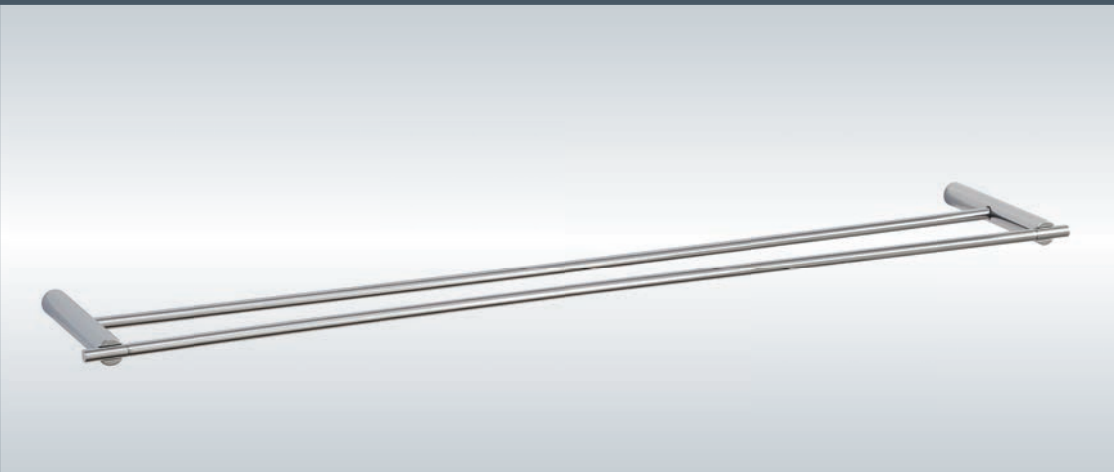

D
DOMINUS
 BATHROOM ACCESSORIES

SYMPHONY

MANUFACTURED FROM SOLID BRASS, DOMINUS BATHROOM ACCESSORIES REFLECT A TIMELESS BEAUTY IN THEIR DESIGN. A PROUDLY SOUTH AFRICAN PREMIUM BRAND OF ACCESSORIES THAT SHOWCASES SECURE FIXING SYSTEMS AND EXCEPTIONAL QUALITY AND STYLE.

<p>TOILET PAPER HOLDER 70 x 193mm</p> <p>13-SYM-TPH0-CHR</p>	<p>TOWEL RING 70 x 165mm</p> <p>13-SYM-TR00-CHR</p>	<p>SOAP RACK Small</p> <p>13-SYM-SD15-CHR</p>
<p>SOAP RACK Large</p> <p>13-SYM-SD34-CHR</p>	<p>SINGLE TOWEL RAIL 750mm</p> <p>13-SYM-STR7-CHR</p>	<p>DOUBLE TOWEL RAIL 750mm</p> <p>13-SYM-DTR7-CHR</p>
<p>TOOTHBRUSH TUMBLER HOLDER 96 x 168mm</p> <p>13-SYM-TTH0-CHR</p>	<p>SOAP DISPENSER</p> <p>13-SYM-SDIS-CHR</p>	<p>SPARE TOILET PAPER HOLDER 115mm</p> <p>13-SYM-SPH0-CHR</p>
<p>ROBE HOOK 40mm</p> <p>13-SYM-RHS0-CHR</p>	<p>DOUBLE ROBE HOOK 52 x 77mm</p> <p>13-SYM-RHD0-CHR</p>	<p>GLASS SHELF 120 x 600mm</p> <p>13-SYM-GS00-CHR</p>
<p>TOILET BRUSH SET 132 x 188mm</p> <p>13-SYM-TBS0-CHR</p>		

MANUFACTURED FROM BRASS
 STANDARD FINISH – CHROME PLATED
 SOAP DISHES & TUMBLERS SUPPLIED
 ALTERNATIVE FIXING SYSTEM AVAILABLE FOR SOLID WOOD, GLASS & DRY WALL
 BESPOKE SIZES & DESIGNS AVAILABLE ON REQUEST
 TOWEL RAIL SIZES ARE 600, 750 AND 900MM