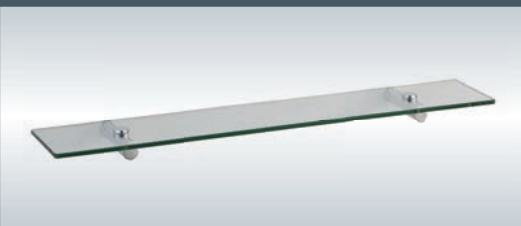

D
DOMINUS
 BATHROOM ACCESSORIES

SYMPHONY

MANUFACTURED FROM SOLID BRASS, DOMINUS BATHROOM ACCESSORIES REFLECT A TIMELESS BEAUTY IN THEIR DESIGN. A PROUDLY SOUTH AFRICAN PREMIUM BRAND OF ACCESSORIES THAT SHOWCASES SECURE FIXING SYSTEMS AND EXCEPTIONAL QUALITY AND STYLE.

<p>TOILET PAPER HOLDER 70 x 193mm</p> <p>13-SYM-TPH0-CHR</p>	<p>TOWEL RING 70 x 165mm</p> <p>13-SYM-TR00-CHR</p>	<p>SOAP RACK Small</p> <p>13-SYM-SD15-CHR</p>
<p>SOAP RACK Large</p> <p>13-SYM-SD34-CHR</p>	<p>SINGLE TOWEL RAIL 750mm</p> <p>13-SYM-STR7-CHR</p>	<p>DOUBLE TOWEL RAIL 750mm</p> <p>13-SYM-DTR7-CHR</p>
<p>TOOTHBRUSH TUMBLER HOLDER 96 x 168mm</p> <p>13-SYM-TTH0-CHR</p>	<p>SOAP DISPENSER</p> <p>13-SYM-SDIS-CHR</p>	<p>SPARE TOILET PAPER HOLDER 115mm</p> <p>13-SYM-SPH0-CHR</p>
<p>ROBE HOOK 40mm</p> <p>13-SYM-RHS0-CHR</p>	<p>DOUBLE ROBE HOOK 52 x 77mm</p> <p>13-SYM-RHD0-CHR</p>	<p>GLASS SHELF 120 x 600mm</p> <p>13-SYM-GS00-CHR</p>
<p>TOILET BRUSH SET 132 x 188mm</p> <p>13-SYM-TBS0-CHR</p>		

MANUFACTURED FROM BRASS
 STANDARD FINISH – CHROME PLATED
 SOAP DISHES & TUMBLERS SUPPLIED
 ALTERNATIVE FIXING SYSTEM AVAILABLE FOR SOLID WOOD, GLASS & DRY WALL
 BESPOKE SIZES & DESIGNS AVAILABLE ON REQUEST
 TOWEL RAIL SIZES ARE 600, 750 AND 900MM