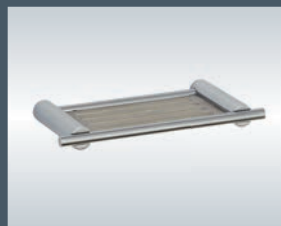

D
DOMINUS
 BATHROOM ACCESSORIES

SYMPHONY

MANUFACTURED FROM SOLID BRASS, DOMINUS BATHROOM ACCESSORIES REFLECT A TIMELESS BEAUTY IN THEIR DESIGN. A PROUDLY SOUTH AFRICAN PREMIUM BRAND OF ACCESSORIES THAT SHOWCASES SECURE FIXING SYSTEMS AND EXCEPTIONAL QUALITY AND STYLE.

<p>TOILET PAPER HOLDER 70 x 193mm</p> <p>13-SYM-TPH0-CHR</p>	<p>TOWEL RING 70 x 165mm</p> <p>13-SYM-TR00-CHR</p>	<p>SOAP RACK Small</p> <p>13-SYM-SD15-CHR</p>
<p>SOAP RACK Large</p> <p>13-SYM-SD34-CHR</p>	<p>SINGLE TOWEL RAIL 750mm</p> <p>13-SYM-STR7-CHR</p>	<p>DOUBLE TOWEL RAIL 750mm</p> <p>13-SYM-DTR7-CHR</p>
<p>TOOTHBRUSH TUMBLER HOLDER 96 x 168mm</p> <p>13-SYM-TTH0-CHR</p>	<p>SOAP DISPENSER</p> <p>13-SYM-SDIS-CHR</p>	<p>SPARE TOILET PAPER HOLDER 115mm</p> <p>13-SYM-SPH0-CHR</p>
<p>ROBE HOOK 40mm</p> <p>13-SYM-RHS0-CHR</p>	<p>DOUBLE ROBE HOOK 52 x 77mm</p> <p>13-SYM-RHD0-CHR</p>	<p>GLASS SHELF 120 x 600mm</p> <p>13-SYM-GS00-CHR</p>
<p>TOILET BRUSH SET 132 x 188mm</p> <p>13-SYM-TBS0-CHR</p>		

MANUFACTURED FROM BRASS
 STANDARD FINISH – CHROME PLATED
 SOAP DISHES & TUMBLERS SUPPLIED
 ALTERNATIVE FIXING SYSTEM AVAILABLE FOR SOLID WOOD, GLASS & DRY WALL
 BESPOKE SIZES & DESIGNS AVAILABLE ON REQUEST
 TOWEL RAIL SIZES ARE 600, 750 AND 900MM