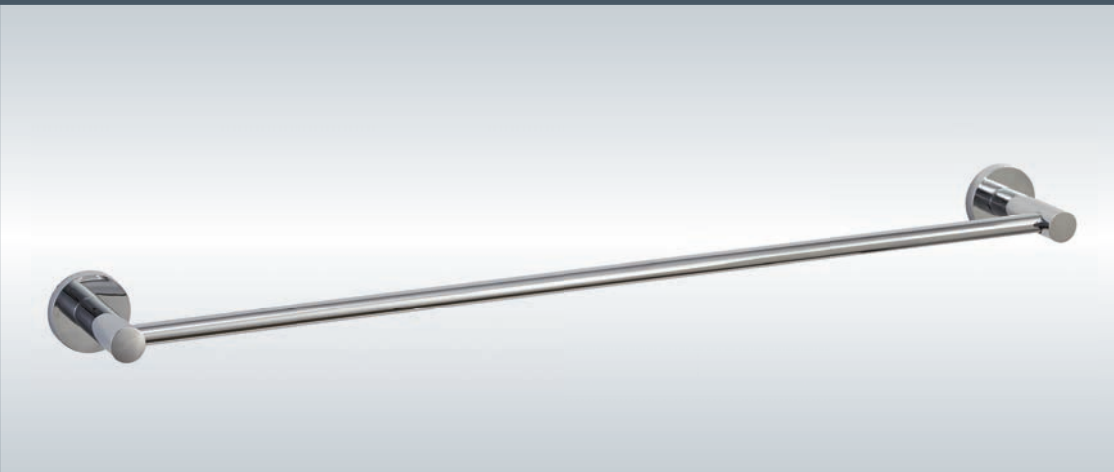

D
DOMINUS
 BATHROOM ACCESSORIES

VISION

MANUFACTURED FROM SOLID BRASS, DOMINUS BATHROOM ACCESSORIES REFLECT A TIMELESS BEAUTY IN THEIR DESIGN. A PROUDLY SOUTH AFRICAN PREMIUM BRAND OF ACCESSORIES THAT SHOWCASES SECURE FIXING SYSTEMS AND EXCEPTIONAL QUALITY AND STYLE.

SOAP RACK
Large

13-VIS-SD34-CHR

SINGLE TOWEL RAIL
750mm

13-VIS-STR7-CHR

DOUBLE TOWEL RAIL
750mm

13-VIS-DTR7-CHR

TOOTHBRUSH TUMBLER
HOLDER 113 x 158mm

13-VIS-TTH0-CHR

SOAP DISPENSER

13-VIS-SDIS-CHR

SPARE TOILET PAPER
HOLDER 133mm

13-VIS-SPH0-CHR

ROBE HOOK
62mm

13-VIS-RHS0-CHR

DOUBLE ROBE HOOK
62 x 82mm

13-VIS-RHD0-CHR

GLASS SHELF
135 x 600mm

13-VIS-GS00-CHR

TOILET BRUSH SET
145 x 177mm

13-VIS-TBS0-CHR

MANUFACTURED FROM BRASS
 STANDARD FINISH – CHROME PLATED
 SOAP DISHES & TUMBLERS SUPPLIED
 ALTERNATIVE FIXING SYSTEM AVAILABLE FOR SOLID WOOD, GLASS & DRY WALL
 BESPOKE SIZES & DESIGNS AVAILABLE ON REQUEST
 TOWEL RAIL SIZES ARE 600, 750 AND 900MM