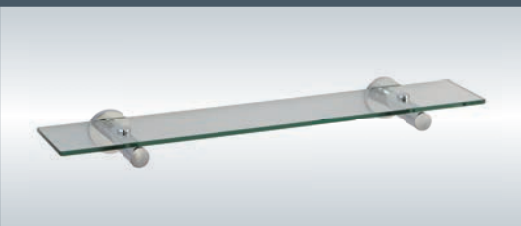

D
DOMINUS
 BATHROOM ACCESSORIES

VISION

MANUFACTURED FROM SOLID BRASS, DOMINUS BATHROOM ACCESSORIES REFLECT A TIMELESS BEAUTY IN THEIR DESIGN. A PROUDLY SOUTH AFRICAN PREMIUM BRAND OF ACCESSORIES THAT SHOWCASES SECURE FIXING SYSTEMS AND EXCEPTIONAL QUALITY AND STYLE.

SOAP RACK
Large

13-VIS-SD34-CHR

SINGLE TOWEL RAIL
750mm

13-VIS-STR7-CHR

DOUBLE TOWEL RAIL
750mm

13-VIS-DTR7-CHR

TOOTHBRUSH TUMBLER
HOLDER 113 x 158mm

13-VIS-TTH0-CHR

SOAP DISPENSER

13-VIS-SDIS-CHR

SPARE TOILET PAPER
HOLDER 133mm

13-VIS-SPH0-CHR

ROBE HOOK
62mm

13-VIS-RHS0-CHR

DOUBLE ROBE HOOK
62 x 82mm

13-VIS-RHD0-CHR

GLASS SHELF
135 x 600mm

13-VIS-GS00-CHR

TOILET BRUSH SET
145 x 177mm

13-VIS-TBS0-CHR

MANUFACTURED FROM BRASS
 STANDARD FINISH – CHROME PLATED
 SOAP DISHES & TUMBLERS SUPPLIED
 ALTERNATIVE FIXING SYSTEM AVAILABLE FOR SOLID WOOD, GLASS & DRY WALL
 BESPOKE SIZES & DESIGNS AVAILABLE ON REQUEST
 TOWEL RAIL SIZES ARE 600, 750 AND 900MM